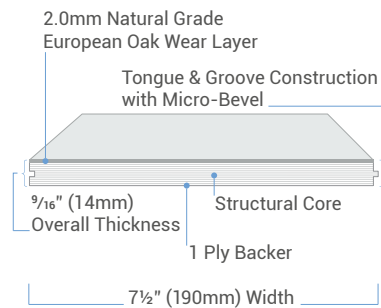

METRO SERIES

PRODUCT COLOURS

Avondale
Ridgewood
Soho
Westside
Yaletown
Yorkville