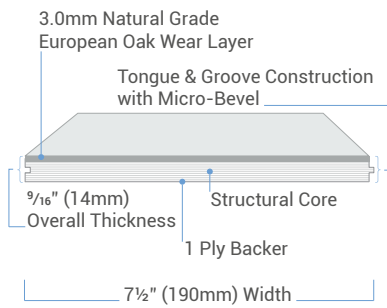

UrbanWood's **Stocking Program** features Natural Grade European Oak on a eucalyptus plywood core, and offers **4 Platforms** to choose from for tailoring unique solutions for almost any project:

SIGNATURE SERIES